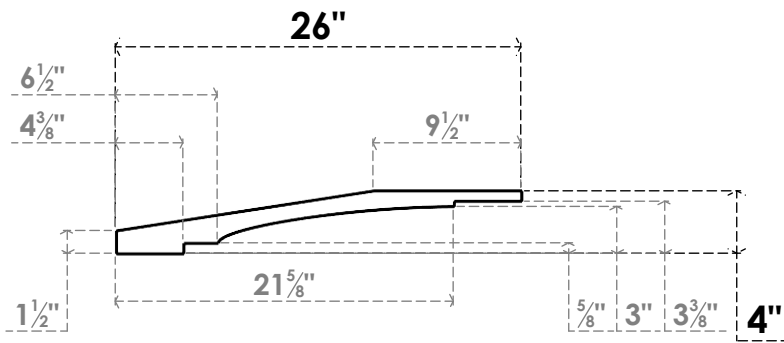

ITEM NUMBER: BRCPC060X26000X04000MRC

6"W X 26"D X 4"H MERCED ARCHITECTURAL GRADE PVC CLOSED KNEE BRACE

SIDE PROFILE

FRONT PROFILE

ISOMETRIC

EKENA MILLWORK
2300 WEST MAIN ST.
CLARKSVILLE, TX 75426
TOLL FREE: 866-607-0453
WWW.EKENAMILLWORK.COM