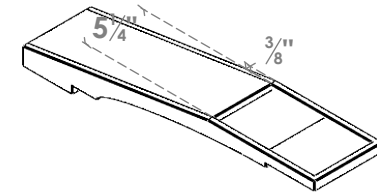

ITEM NUMBER: BRCPC060X26000X04000MRC

6"W X 26"D X 4"H MERCED ARCHITECTURAL GRADE PVC CLOSED KNEE BRACE

SIDE PROFILE

FRONT PROFILE

ISOMETRIC

EKENA MILLWORK
2300 WEST MAIN ST.
CLARKSVILLE, TX 75426
TOLL FREE: 866-607-0453
WWW.EKENAMILLWORK.COM