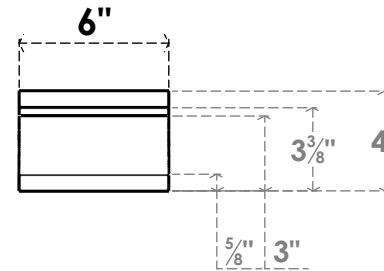

ITEM NUMBER: BRCPC060X26000X04000MRC

6"W X 26"D X 4"H MERCED ARCHITECTURAL GRADE PVC CLOSED KNEE BRACE

SIDE PROFILE

FRONT PROFILE

ISOMETRIC

EKENA MILLWORK
2300 WEST MAIN ST.
CLARKSVILLE, TX 75426
TOLL FREE: 866-607-0453
WWW.EKENAMILLWORK.COM